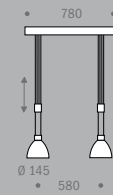

FASSUNG / SOCKET	LEISTUNG MAX. / POWER	LAMPE / LAMP	ARTIKEL NR. / ITEM. NO.
GY 6,35	1x50W	inkl. 50W	T52 - 226 00 53 - 09
GY 6,35	1x50W	incl. 50W	T52 - 226 00 53 - 09
GY 6,35	1x50W	inkl. 50W	52 - 226 00 53 - 09
GY 6,35	1x50W	incl. 50W	52 - 226 00 53 - 09
GY 6,35	1x50W	inkl. 50W	T52 - 226 00 53 - 03
GY 6,35	1x50W	incl. 50W	T52 - 226 00 53 - 03
GY 6,35	1x50W	inkl. 50W	52 - 226 00 53 - 03
GY 6,35	1x50W	incl. 50W	52 - 226 00 53 - 03
GY 6,35	2x50W	inkl. 50W	T52 - 226 02 51 - 09
GY 6,35	2x50W	incl. 50W	T52 - 226 02 51 - 09
GY 6,35	2x50W	inkl. 50W	52 - 226 02 51 - 09
GY 6,35	2x50W	incl. 50W	52 - 226 02 51 - 09
GY 6,35	2x50W	inkl. 50W	T52 - 226 02 53 - 09
GY 6,35	2x50W	incl. 50W	T52 - 226 02 53 - 09
GY 6,35	2x50W	inkl. 50W	52 - 226 02 53 - 09
GY 6,35	2x50W	incl. 50W	52 - 226 02 53 - 09
GY 6,35	2x50W	inkl. 50W	T52 - 226 02 51 - 03
GY 6,35	2x50W	incl. 50W	T52 - 226 02 51 - 03
GY 6,35	2x50W	inkl. 50W	52 - 226 02 51 - 03
GY 6,35	2x50W	incl. 50W	52 - 226 02 51 - 03
GY 6,35	2x50W	inkl. 50W	T52 - 226 02 53 - 03
GY 6,35	2x50W	incl. 50W	T52 - 226 02 53 - 03
GY 6,35	2x50W	inkl. 50W	52 - 226 02 53 - 03
GY 6,35	2x50W	incl. 50W	52 - 226 02 53 - 03
GY 6,35	3x50W	inkl. 50W	T52 - 226 03 51 - 09
GY 6,35	3x50W	incl. 50W	T52 - 226 03 51 - 09
GY 6,35	3x50W	inkl. 50W	52 - 226 03 51 - 09
GY 6,35	3x50W	incl. 50W	52 - 226 03 51 - 09
GY 6,35	3x50W	inkl. 50W	T52 - 226 03 53 - 09
GY 6,35	3x50W	incl. 50W	T52 - 226 03 53 - 09
GY 6,35	3x50W	inkl. 50W	52 - 226 03 53 - 09
GY 6,35	3x50W	incl. 50W	52 - 226 03 53 - 09
GY 6,35	3x50W	inkl. 50W	T52 - 226 03 51 - 03
GY 6,35	3x50W	incl. 50W	T52 - 226 03 51 - 03
GY 6,35	3x50W	inkl. 50W	52 - 226 03 51 - 03
GY 6,35	3x50W	incl. 50W	52 - 226 03 51 - 03
GY 6,35	3x50W	inkl. 50W	T52 - 226 03 53 - 03
GY 6,35	3x50W	incl. 50W	T52 - 226 03 53 - 03
GY 6,35	3x50W	inkl. 50W	52 - 226 03 53 - 03
GY 6,35	3x50W	incl. 50W	52 - 226 03 53 - 03
G9	1x60W	inkl. 60W	52 - 228 00 05 - 09
G9	1x60W	incl. 60W	52 - 228 00 05 - 09
G9	1x60W	inkl. 60W	52 - 228 00 05 - 03
G9	1x60W	incl. 60W	52 - 228 00 05 - 03

¹ Memory function: Most recent brightness setting is stored.

² Suspension up to 5 m in length upon request.