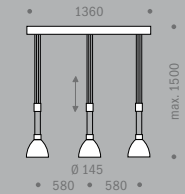

FASSUNG / SOCKET	LEISTUNG MAX. / POWER	LAMPE / LAMP	ARTIKEL NR. / ITEM. NO.
GY 6,35	1x50W	inkl. 50W	T52 - 226 00 53 - 09
GY 6,35	1x50W	incl. 50W	T52 - 226 00 53 - 09
GY 6,35	1x50W	inkl. 50W	52 - 226 00 53 - 09
GY 6,35	1x50W	incl. 50W	52 - 226 00 53 - 09
GY 6,35	1x50W	inkl. 50W	T52 - 226 00 53 - 03
GY 6,35	1x50W	incl. 50W	T52 - 226 00 53 - 03
GY 6,35	1x50W	inkl. 50W	52 - 226 00 53 - 03
GY 6,35	1x50W	incl. 50W	52 - 226 00 53 - 03
GY 6,35	2x50W	inkl. 50W	T52 - 226 02 51 - 09
GY 6,35	2x50W	incl. 50W	T52 - 226 02 51 - 09
GY 6,35	2x50W	inkl. 50W	52 - 226 02 51 - 09
GY 6,35	2x50W	incl. 50W	52 - 226 02 51 - 09
GY 6,35	2x50W	inkl. 50W	T52 - 226 02 53 - 09
GY 6,35	2x50W	incl. 50W	T52 - 226 02 53 - 09
GY 6,35	2x50W	inkl. 50W	52 - 226 02 53 - 09
GY 6,35	2x50W	incl. 50W	52 - 226 02 53 - 09
GY 6,35	2x50W	inkl. 50W	T52 - 226 02 51 - 03
GY 6,35	2x50W	incl. 50W	T52 - 226 02 51 - 03
GY 6,35	2x50W	inkl. 50W	52 - 226 02 51 - 03
GY 6,35	2x50W	incl. 50W	52 - 226 02 51 - 03
GY 6,35	2x50W	inkl. 50W	T52 - 226 02 53 - 03
GY 6,35	2x50W	incl. 50W	T52 - 226 02 53 - 03
GY 6,35	2x50W	inkl. 50W	52 - 226 02 53 - 03
GY 6,35	2x50W	incl. 50W	52 - 226 02 53 - 03
GY 6,35	3x50W	inkl. 50W	T52 - 226 03 51 - 09
GY 6,35	3x50W	incl. 50W	T52 - 226 03 51 - 09
GY 6,35	3x50W	inkl. 50W	52 - 226 03 51 - 09
GY 6,35	3x50W	incl. 50W	52 - 226 03 51 - 09
GY 6,35	3x50W	inkl. 50W	T52 - 226 03 53 - 09
GY 6,35	3x50W	incl. 50W	T52 - 226 03 53 - 09
GY 6,35	3x50W	inkl. 50W	52 - 226 03 53 - 09
GY 6,35	3x50W	incl. 50W	52 - 226 03 53 - 09
GY 6,35	3x50W	inkl. 50W	T52 - 226 03 51 - 03
GY 6,35	3x50W	incl. 50W	T52 - 226 03 51 - 03
GY 6,35	3x50W	inkl. 50W	52 - 226 03 51 - 03
GY 6,35	3x50W	incl. 50W	52 - 226 03 51 - 03
GY 6,35	3x50W	inkl. 50W	T52 - 226 03 53 - 03
GY 6,35	3x50W	incl. 50W	T52 - 226 03 53 - 03
GY 6,35	3x50W	inkl. 50W	52 - 226 03 53 - 03
GY 6,35	3x50W	incl. 50W	52 - 226 03 53 - 03
G9	1x60W	inkl. 60W	52 - 228 00 05 - 09
G9	1x60W	incl. 60W	52 - 228 00 05 - 09
G9	1x60W	inkl. 60W	52 - 228 00 05 - 03
G9	1x60W	incl. 60W	52 - 228 00 05 - 03

¹ Memory function: Most recent brightness setting is stored.

² Suspension up to 5 m in length upon request.