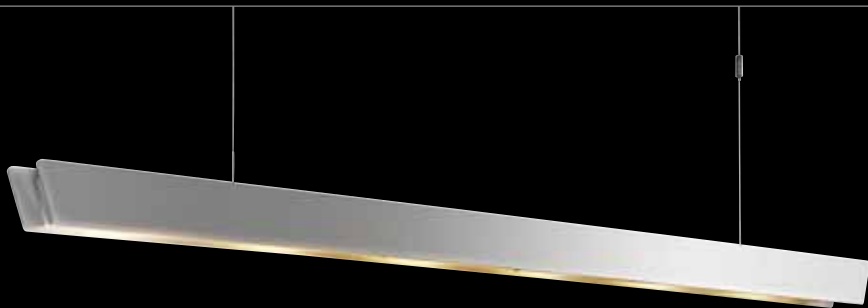

CHEEK2CHEEK_silber / *silver*