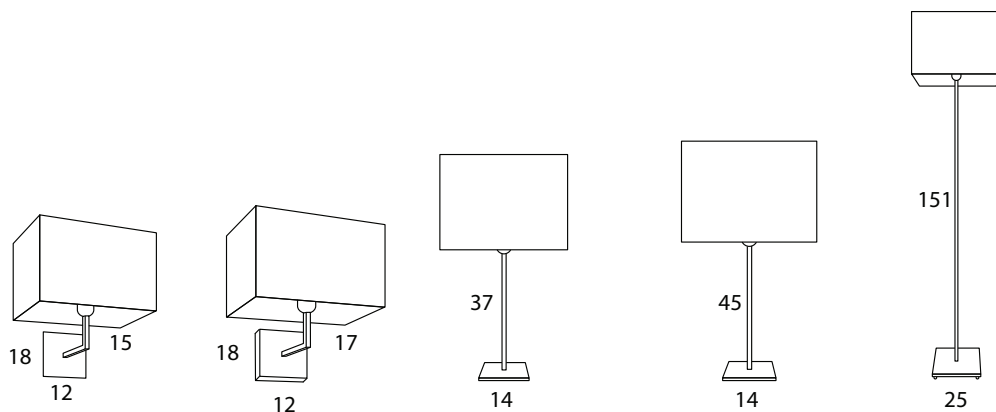

# Yokohama

Projet Hôtel Seiyo - Nagano

Noir satin	Y1421 (57)	Y1422 (70)	Y2421 (50)	Y3421 (53)	Y4421 (88)
Acier brossé	Y1451 (61)	Y1452 (74)	Y2451 (51)	Y3451 (58)	Y4451 (93)

Dimensions sans abat-jour  
Dimensions given without lamp shade