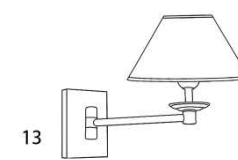

A111 - Lampadaire
en laiton poli verni
Polished and
vanished standard
lamp

A112 - Applique en laiton poli verni
Polished and vanished brass
wall lamp

A132 - Applique chromée
Chromed wall lamp

30
A411

12
A211

27
A112
A132

48
A114

A211 - Lampe en laiton poli verni
Polished and vanished brass
lamp

Dimensions sans abat-jour
Dimensions given without lamp shade

Abat-jour vendus séparément
Lamp shade sold separately