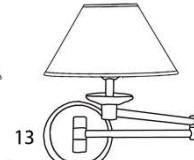

A111 - Lampadaire
en laiton poli verni
Polished and
vanished standard
lamp

A112 - Applique en laiton poli verni
Polished and vanished brass
wall lamp

A132 - Applique chromée
Chromed wall lamp

30
A411

12
A211

27
A112
A132

48
A114

A211 - Lampe en laiton poli verni
Polished and vanished brass
lamp

Dimensions sans abat-jour
Dimensions given without lamp shade

Abat-jour vendus séparément
Lamp shade sold separately