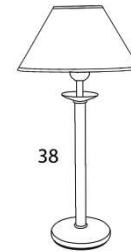

A111 - Lampadaire
en laiton poli verni
Polished and
vanished standard
lamp

A112 - Applique en laiton poli verni
Polished and vanished brass
wall lamp

A132 - Applique chromée
Chromed wall lamp

30
A411

12
A211

27
A112
A132

48
A114

A211 - Lampe en laiton poli verni
Polished and vanished brass
lamp

Dimensions sans abat-jour
Dimensions given without lamp shade

Abat-jour vendus séparément
Lamp shade sold separately